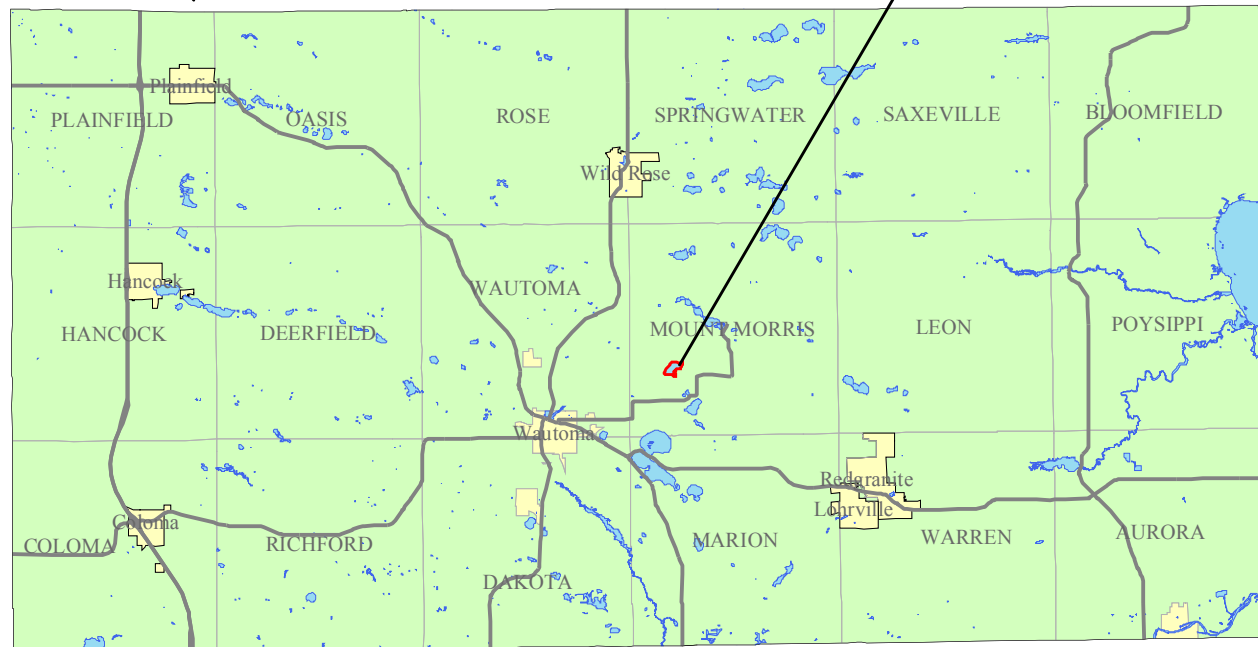

State of Wisconsin

Waushara County

Porters Lake

Water Quality Sample Location

Map 1  
**Porters Lake**  
Waushara County, Wisconsin  
**Project Location &  
Water Quality  
Sample Location**