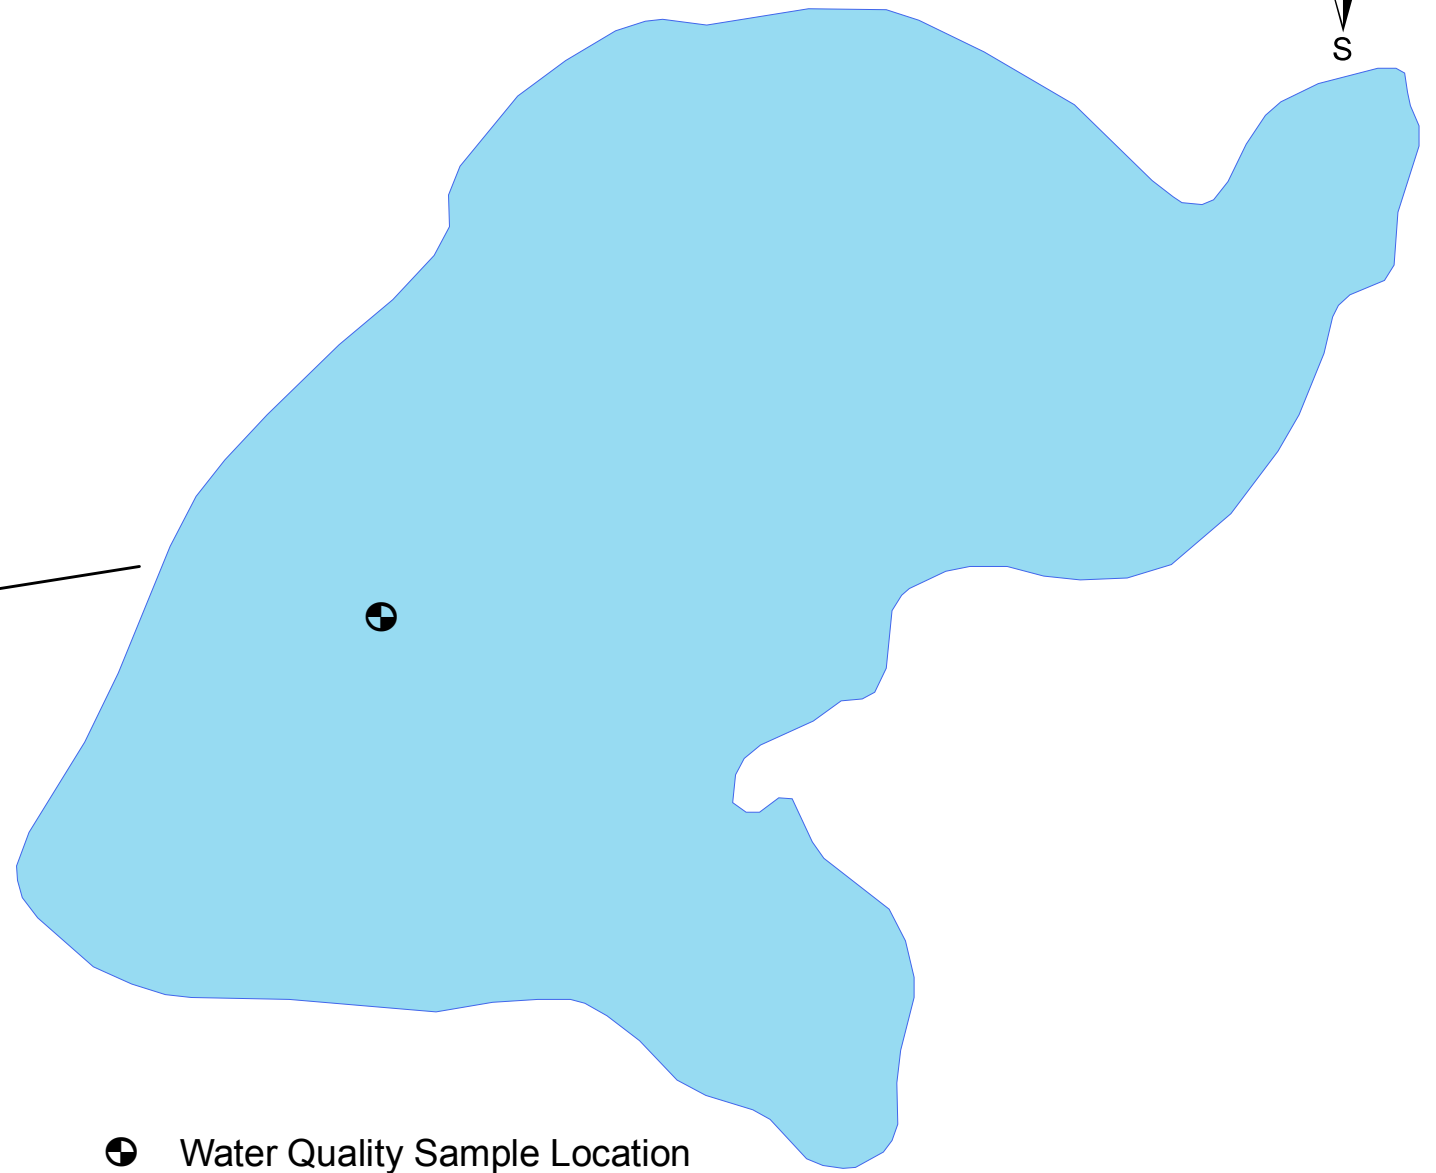

State of Wisconsin

Waushara County

Porters Lake

Water Quality Sample Location

Map 1  
**Porters Lake**  
Waushara County, Wisconsin  
**Project Location &  
Water Quality  
Sample Location**